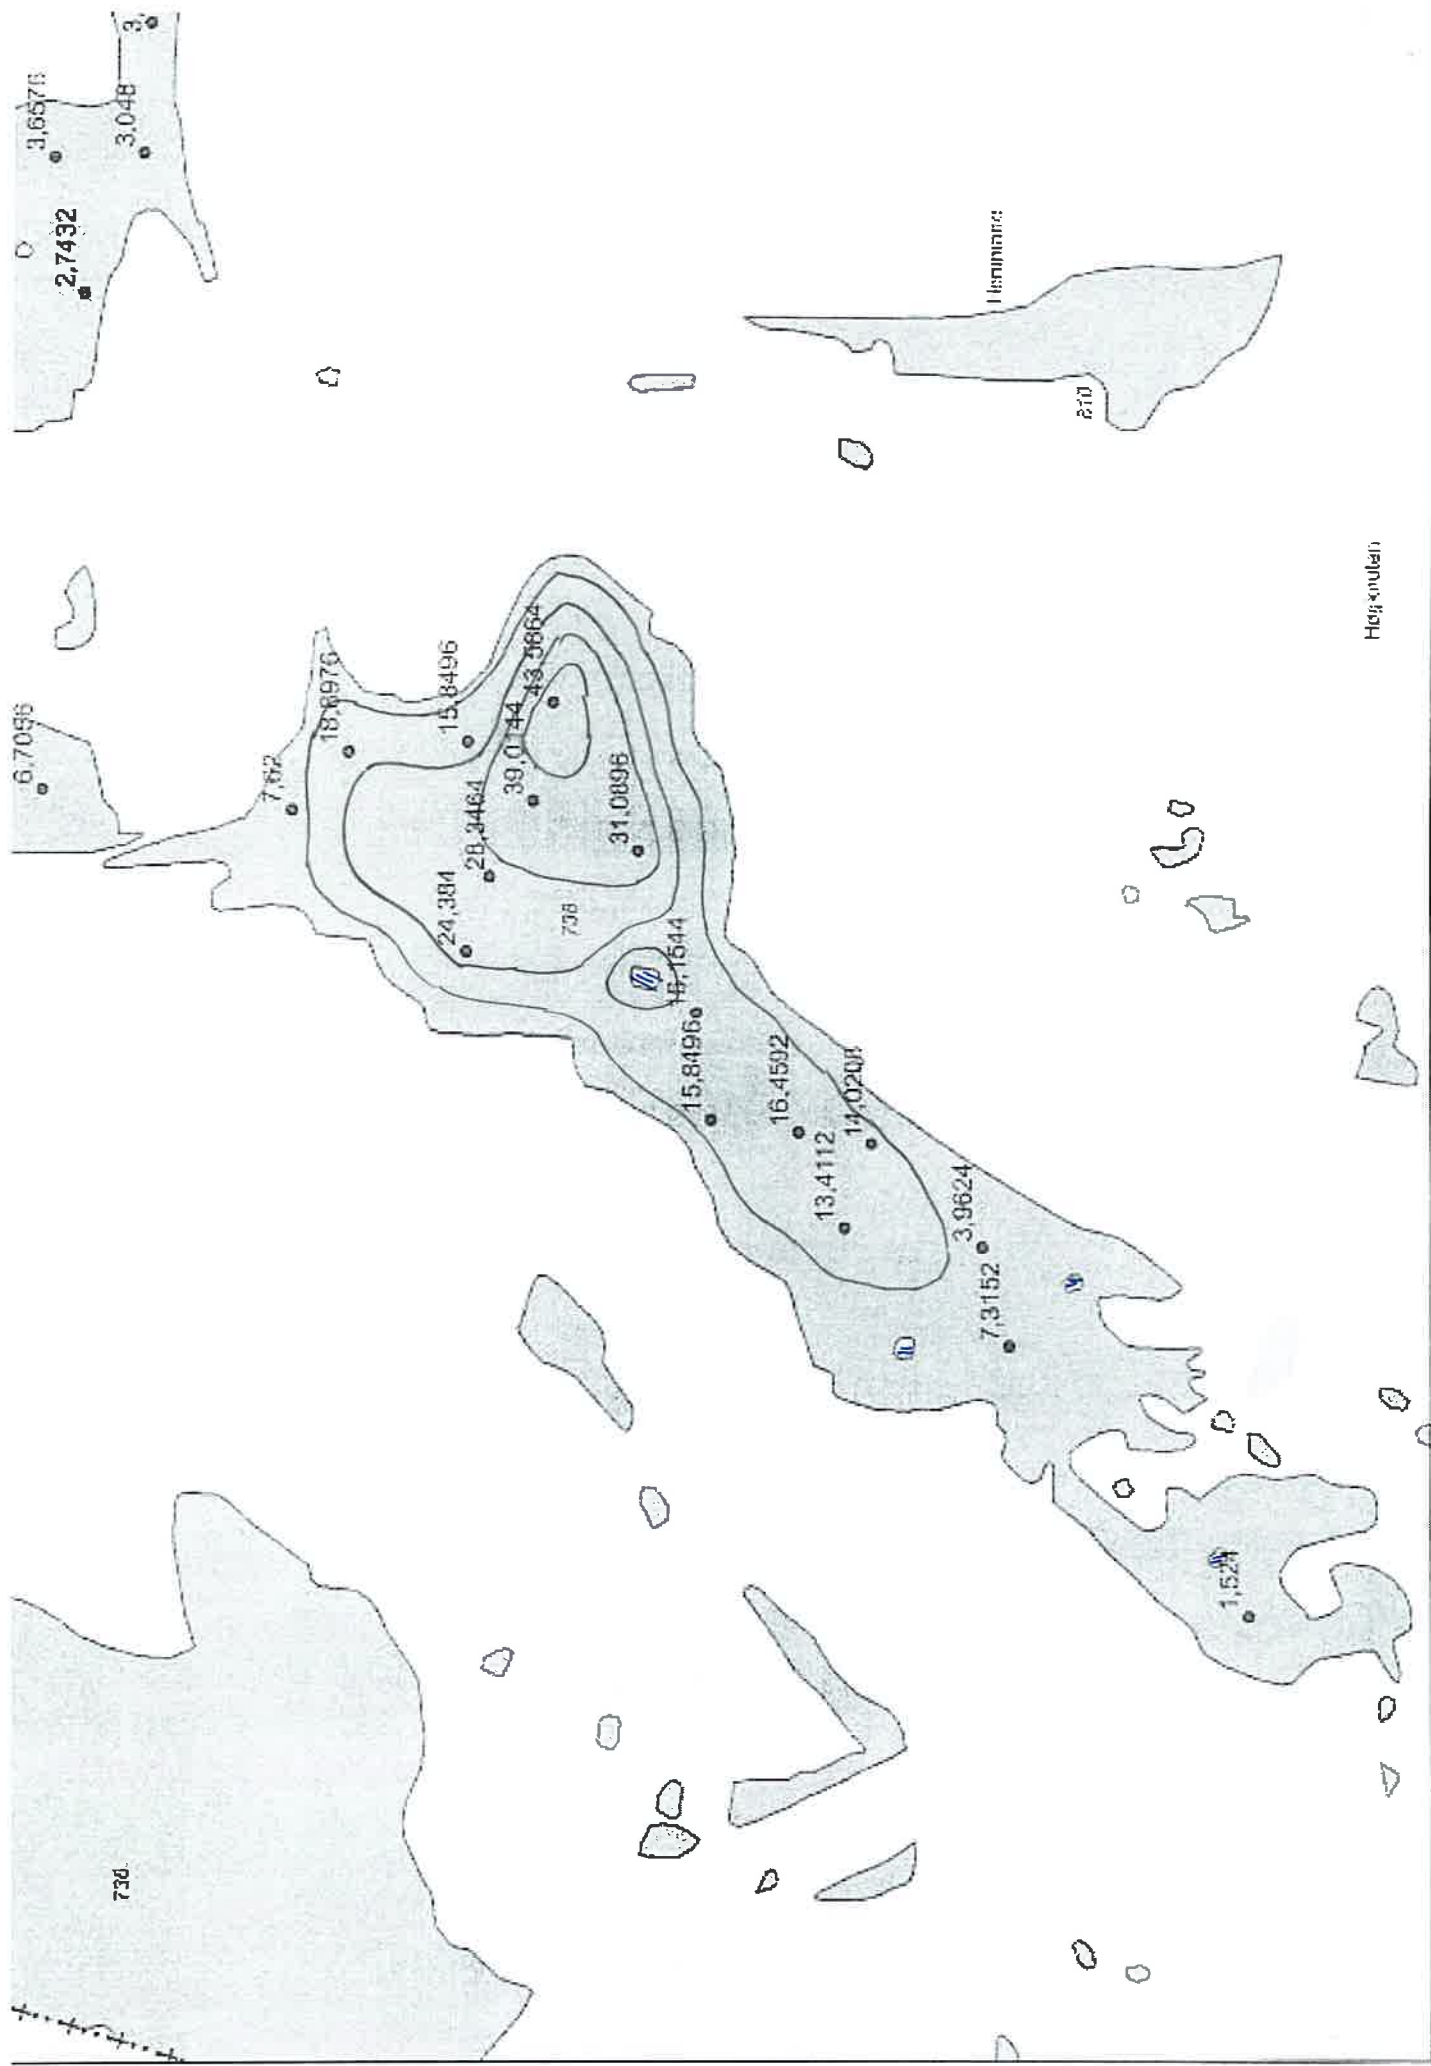

Dyevatnet
Sirdal

Skala 10m

1: 750d

1:7500