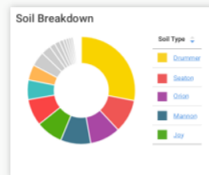

Global

Source: BI Intelligence Estimates, 2015

BI INTELLIGENCE

Estimated Amount Of Data Generated By The Average Farm Per Day

Source: OnFarm, BI Intelligence Estimates, 2015

BI INTELLIGENCE

Charity Wayua er forsker ved IBM Research Africa, her fotografert under feltarbeid. (Bilde: IBM Research)

IBM Watson skal få fart på Afrika

Potential Yield:	258.0 bu/a
vs Last Harvest	+21.8%
Potential Revenue/A	\$1,070.71
Revenue Potential	\$86,555.38

Yield Potential

Find the best seeds for your fields

Top Varieties on Drummer Soil	
Variety	Avg Yield
1. W5487 - HYFFELDR	240.1
2. P0223 - PIONEER8	239.6
3. DKCS725 - DEKALB8	235.1
4. 6434 - STONE*	232.9
5. A6489 - AGRISOLDR	225.7

Seed by Soil Performance

Learn which seed performs best in what soil

Soil Profiles

Explore soil rankings, distributions, and top-yielding seeds

Cultural Practices

Field Weather

Soil Temperature Maps

Investment Made