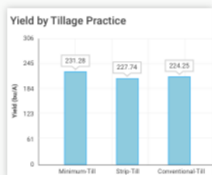

Global

Source: BI Intelligence Estimates, 2015

BI INTELLIGENCE

Estimated Amount Of Data Generated By The Average Farm Per Day

Source: OnFarm, BI Intelligence Estimates, 2015

BI INTELLIGENCE

Charity Wayua er forsker ved IBM Research Africa, her fotografert under feltarbeid. (Bilde: IBM Research)

IBM Watson skal få fart på Afrika

Potential Yield:	258.0 bu/a
vs Last Harvest	+21.8%
Potential Revenue/A	\$1,070.71
Revenue Potential	\$86,555.38

Yield Potential

Find the best seeds for your fields

Top Varieties on Drummer Soil	
Variety	Avg Yield
1. W5487 - HYFFELDR	240.1
2. P0223 - PIONEER8	239.6
3. DKCS725 - DEKALB8	235.1
4. 6434 - STONE*	232.9
5. A6489 - AGRISOLDR	225.7

Seed by Soil Performance

Learn which seed performs best in what soil

Soil Profiles

Explore soil rankings, distributions, and top-yielding seeds

Cultural Practices

Field Weather

Soil Temperature Maps

Investment Made