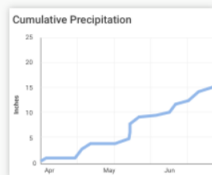

IBM Watson skal få fart på Afrika

Potential Yield:	258.0 bu/a
vs Last Harvest	+21.8%
Potential Revenue/A	\$1,070.71
Revenue Potential	\$86,555.38

Yield Potential

Find the best seeds for your fields

Top Varieties on Drummer Soil	
Variety	Avg Yield
1. W5487 - HYFFELDR	240.1
2. P0223 - PIONEER8	239.6
3. DKCS725 - DEKALB8	235.1
4. 6434 - STONE*	232.9
5. A6489 - AGRISOLDR	225.7

Seed by Soil Performance

Learn which seed performs best in what soil

Soil Profiles

Explore soil rankings, distributions, and top-yielding seeds

Cultural Practices

Field Weather

Soil Temperature Maps

Investment Made